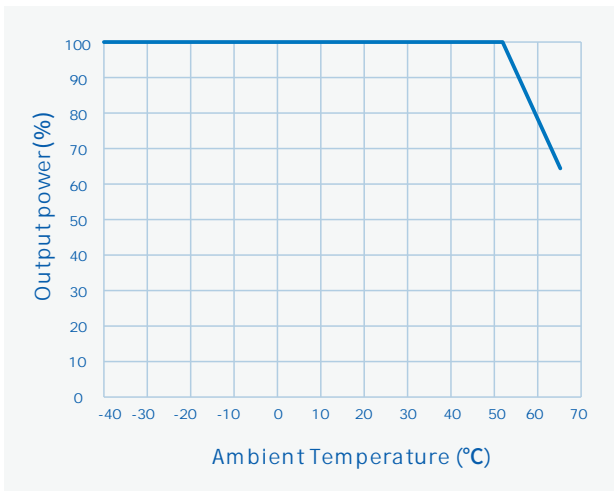

	GB/T17743-2021	
	GB/T17743-2021	
	GB 17625.1-2022	
	GB/T17626.5-2019	B 6kV 4kV
	GB/T17626.12-2023	B 4kV 4kV

---

Vs.

/AOC

Vs.

----- Vin=100Vac

- . - . Vin=230Vac

Vs.

----- Vin=100Vac

- . - . Vin=230Vac

Vs. (230Vac)

Vs.

Vs.

Vs.

Vs.

1 , , 704