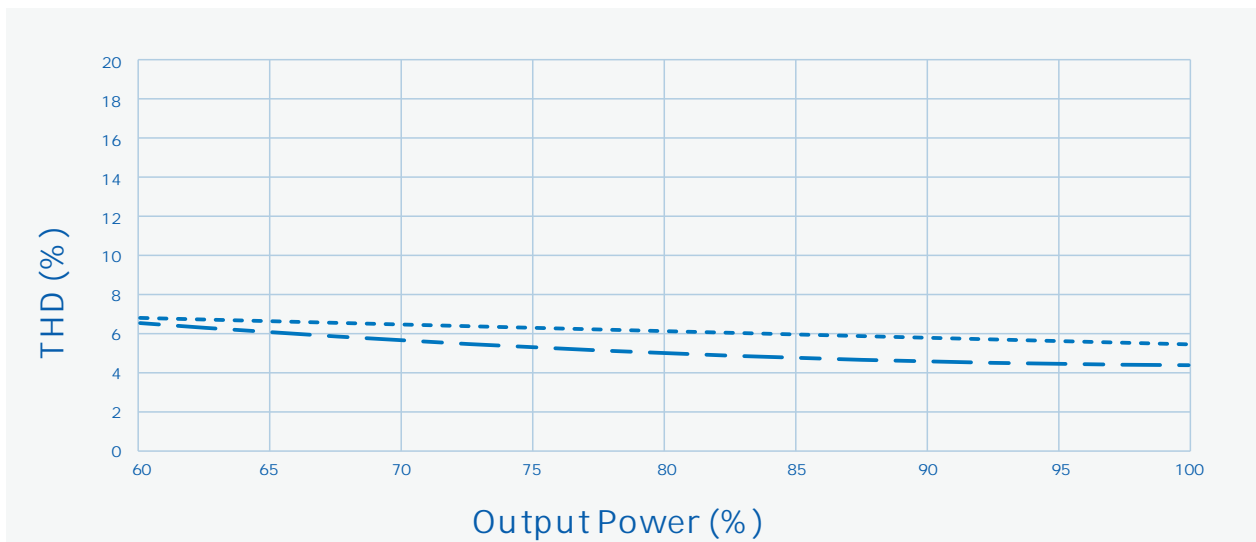

	GB/T17743-2021	
	GB/T17743-2021	
	GB 17625.1-2022	
	GB/T17626.5-2019	B 6kV 4kV
	GB/T17626.12-2023	B 4kV 4kV

---

Vs.

/AOC

Vs.

----- Vin=100Vac

- . - . Vin=230Vac

Vs.

----- Vin=100Vac

- . - . Vin=230Vac

Vs. (230Vac)

Vs.

Vs.

Vs.

Vs.

1 , , 704